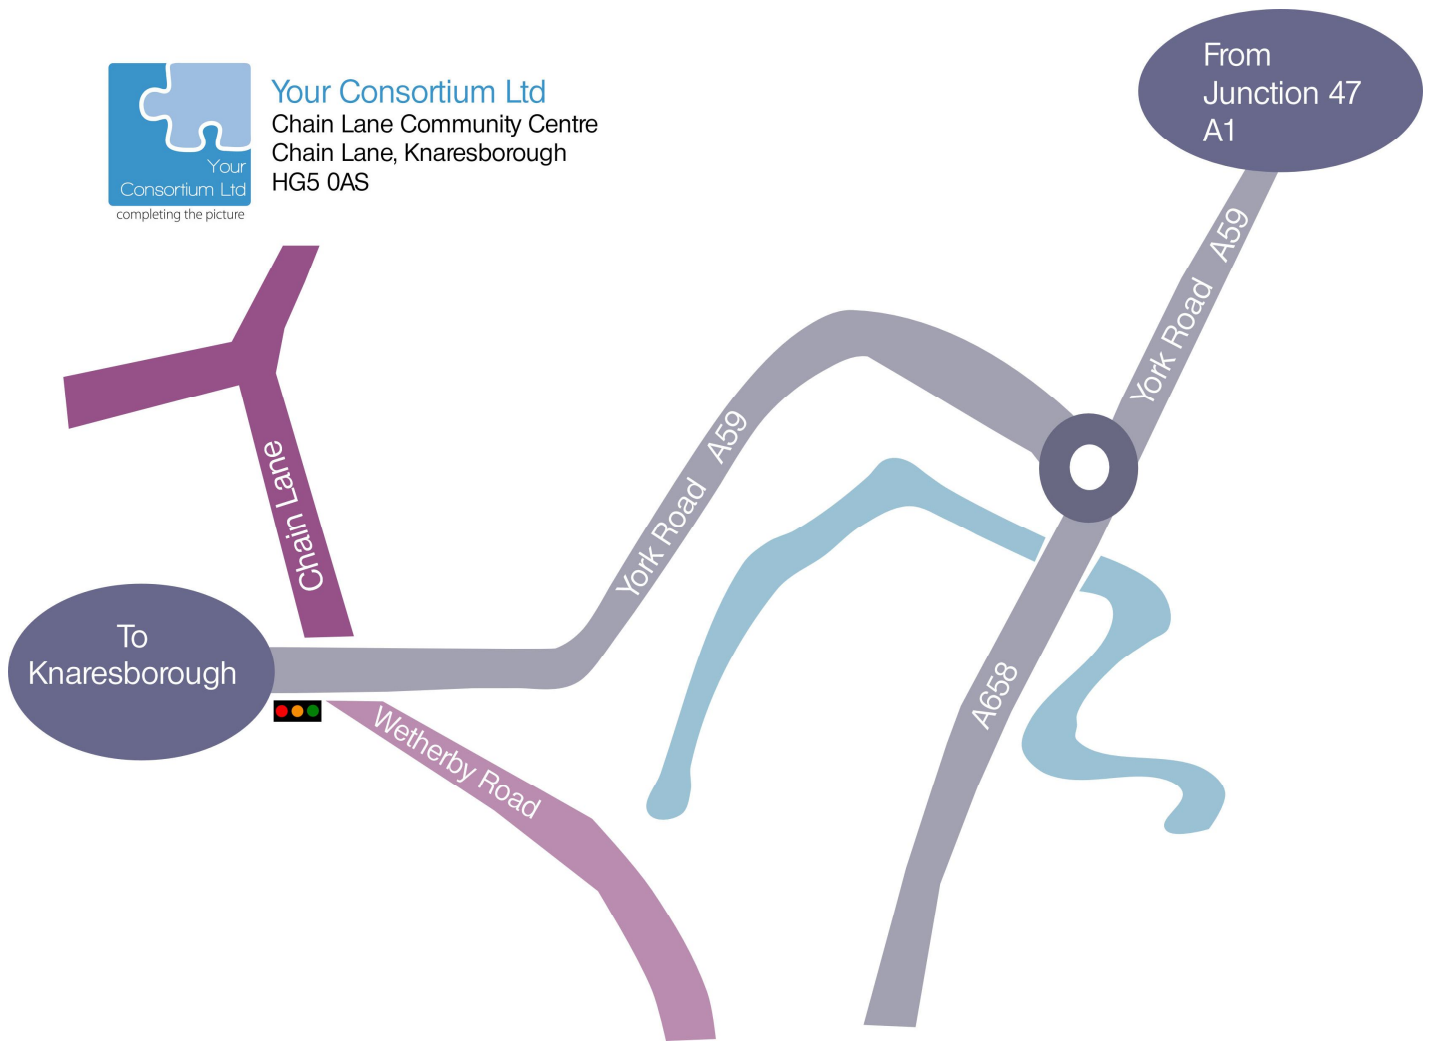

Your Consortium Ltd
Chain Lane Community Centre
Chain Lane, Knaresborough
HG5 0AS

Travelling by Car

From the A1—exit the A1 at junction 47 and follow the signs to Harrogate, Knaresborough A59

Turn right at the first major roundabout signposted to Knaresborough.

At the first major crossroads with traffic lights turn right into Chain Lane

Your Consortium is located on the Chain Lane Community Centre site on the left hand side.

From the A658 Harrogate & Knaresborough By Pass

Turn left at the major roundabout signposted to Knaresborough.

At the first major crossroads with traffic lights turn right into Chain Lane

Your Consortium is located on the Chain Lane Community Centre site on the left hand side.

Travelling by Train

The nearest railway station is Knaresborough with trains running from York and Harrogate/Leeds. Your Consortium is about 1.5 km walk from the station or taxis are available.